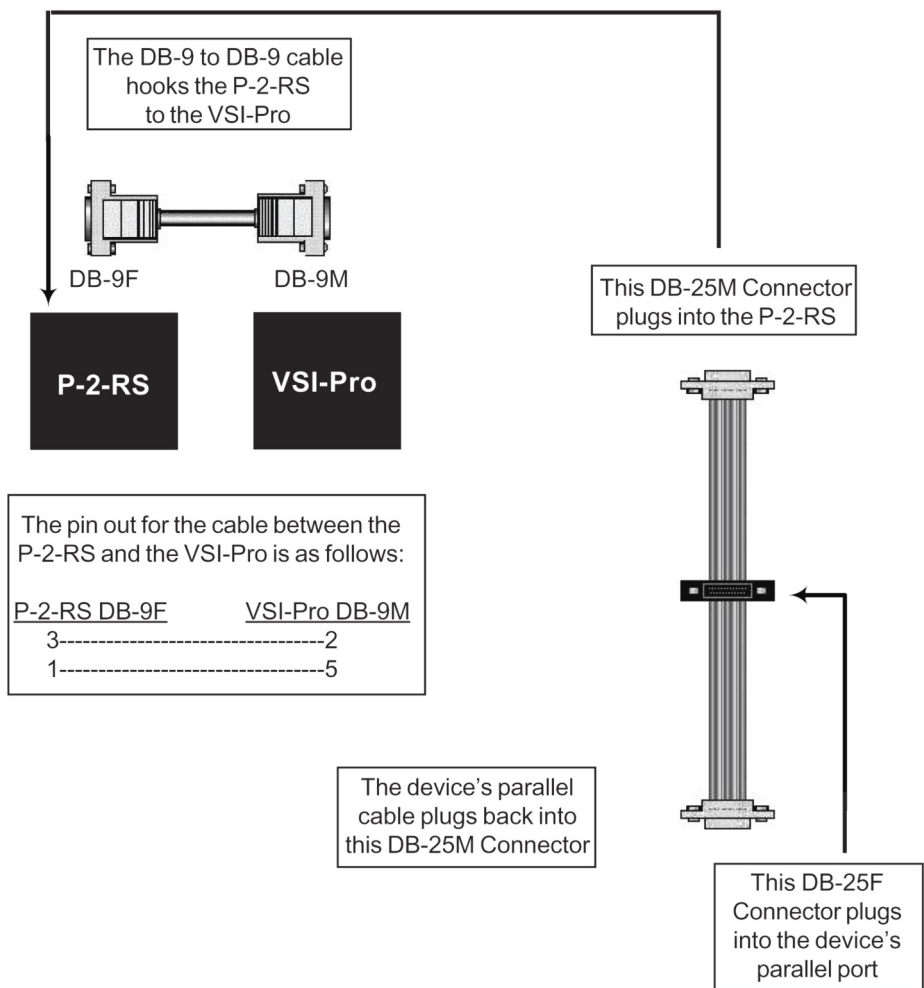

POS/EPOS Interfacing

Parallel Device with DB-25 Connectors

The P-2-RS converts high speed parallel data to serial data and sends the data out through the RS-232 port to the VSI-Pro which overlays this data onto video and exports to the DVR. Available with DB25 or Centronics Cables in Tap or Emulate modes.