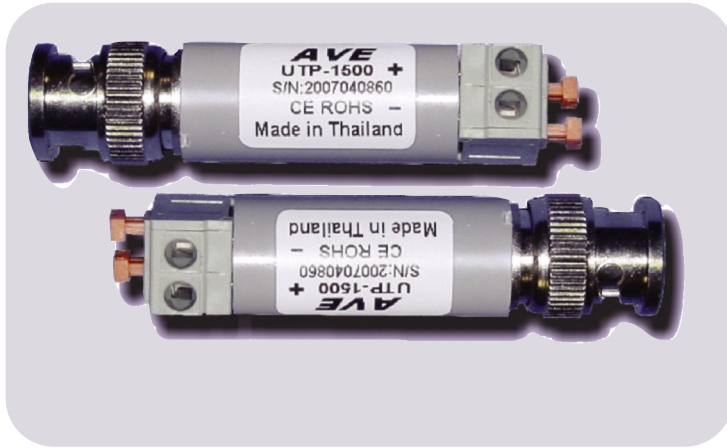

UTP-1500

Twisted Pair Technology

The AVE-UTP-1500 Video Adapter

Is a passive device which allows for the transmission of Video, audio and Pan & Tilt & Zoom or other modulated embedded bi-directional control signals over Unshielded Twisted Pair (UTP).

This simple device needs No tools to install, just push and hold the locking buttons, insert the wire and release.

Passive Transmitter / Receiver

What does the UTP-1500 do?

The AVE-UTP-1500 Video Adapter allows a signal to travel up to 600 Meters (2,000 Feet) in Colour using Unshielded Twisted Pair Cable UTP (CAT5 for example). The signal can be Video Images or PTZ Control Commands.

The AVE UTP-1500 Passive Transmitter / Receiver allows you to take advantage of existing cabling that may already be installed in a building, or run UTP cable instead of the more expensive and harder to manipulate Coaxial cable.