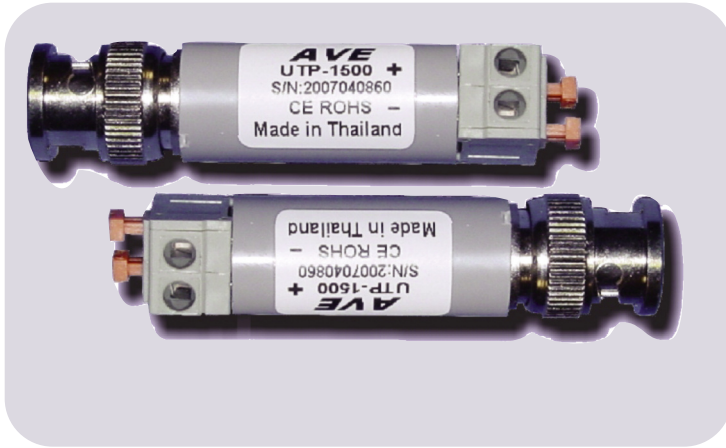

UTP-1500

Twisted Pair Technology

The AVE-UTP-1500 Video Adapter

Is a passive device which allows for the transmission of Video, audio and Pan & Tilt & Zoom or other modulated embedded bi-directional control signals over Unshielded Twisted Pair (UTP).

This simple device needs No tools to install, just push and hold the locking buttons, insert the wire and release.

Passive Transmitter / Receiver

What does the UTP-1500 do?

The AVE-UTP-1500 Video Adapter allows a signal to travel up to 600 Meters (2,000 Feet) in Colour using Unshielded Twisted Pair Cable UTP (CAT5 for example). The signal can be Video Images or PTZ Control Commands.

The AVE UTP-1500 Passive Transmitter / Receiver allows you to take advantage of existing cabling that may already be installed in a building, or run UTP cable instead of the more expensive and harder to manipulate Coaxial cable.